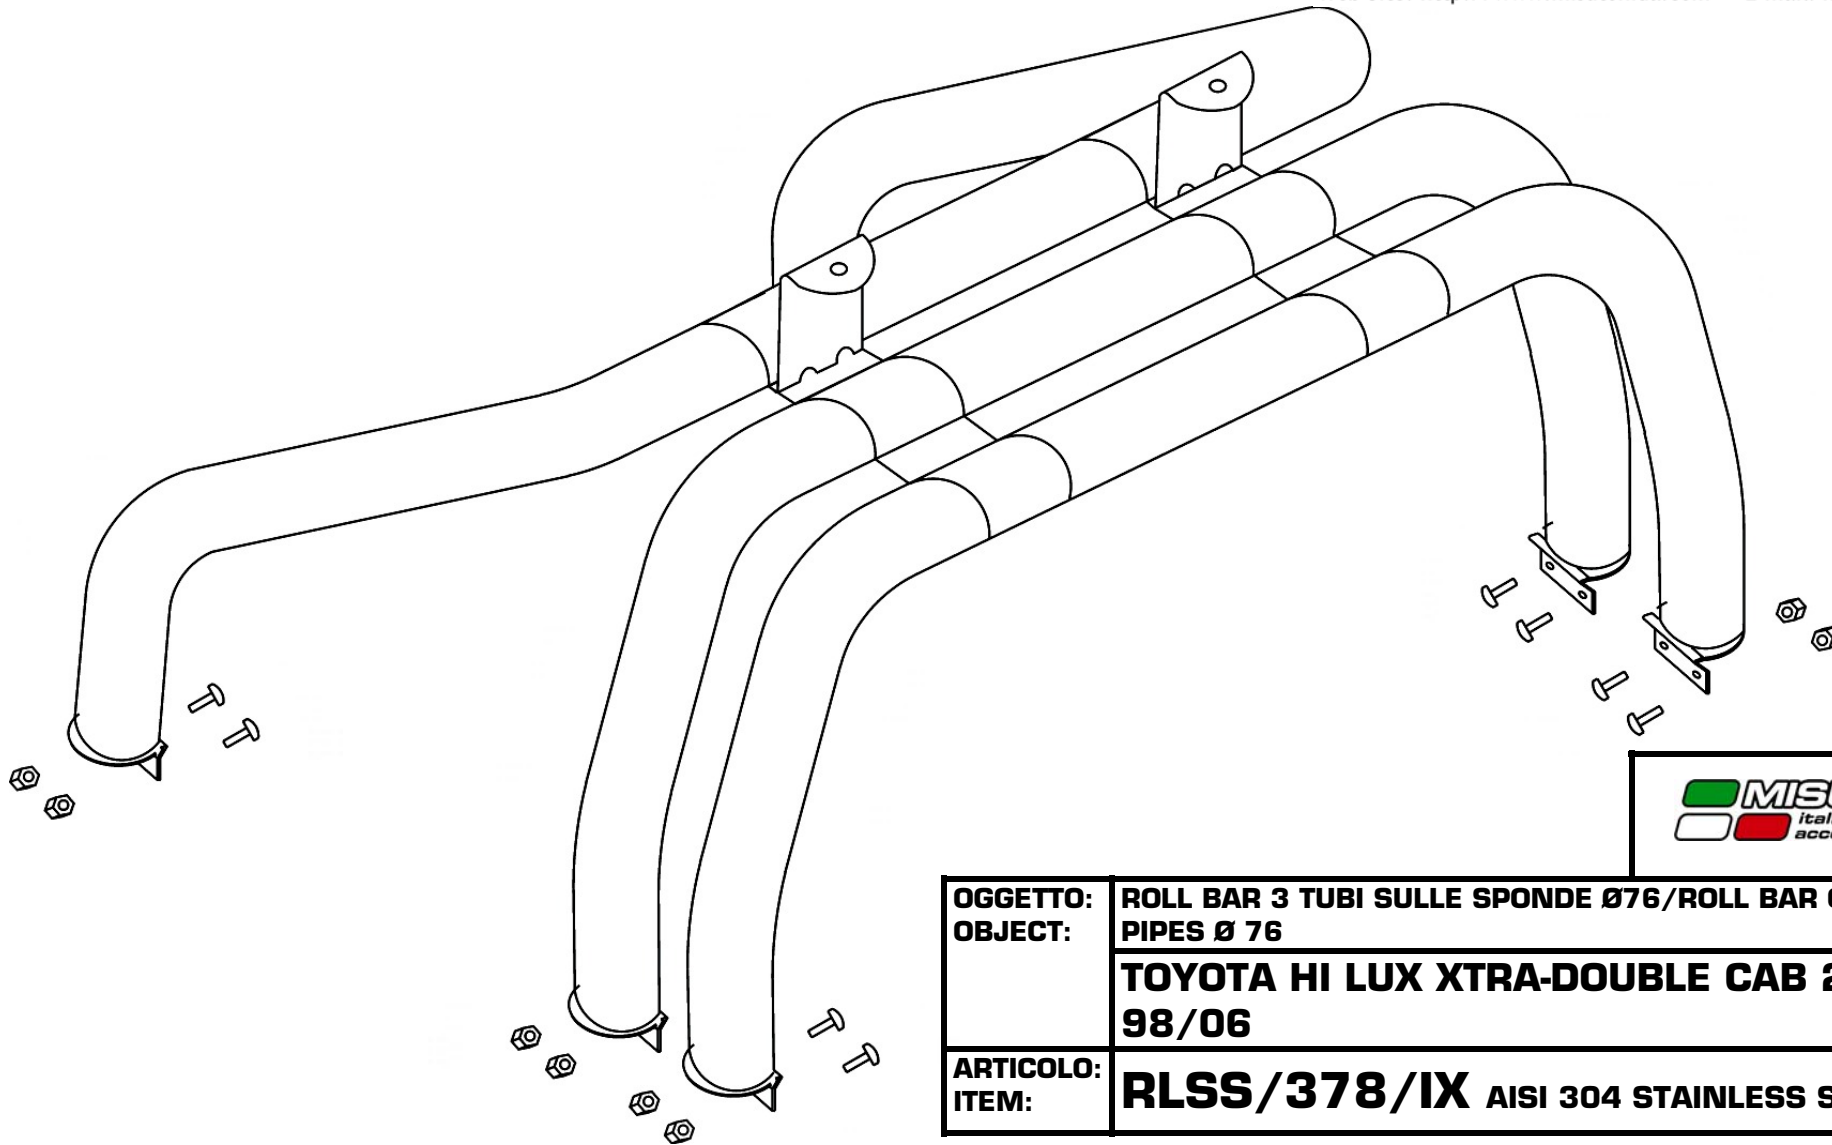

MISUTONIDA
 italian style accessories **4x4**

OGGETTO:	ROLL BAR 3 TUBI SULLE SPONDE Ø76/ROLL BAR ON TONNEAU 3 PIPES Ø 76
OBJECT:	76
TOYOTA HI LUX XTRA-DOUBLE CAB 2.4/2.5 TD 98/06	
ARTICOLO:	RLSS/378/IX AISI 304 STAINLESS STEEL
ITEM:	

MISUTONIDA
italian style accessories **4x4**

OGGETTO: OBJECT:	ROLL BAR 3 TUBI SULLE SPONDE Ø76/ROLL BAR ON TONNEAU 3 PIPES Ø 76
	TOYOTA HI LUX XTRA-DOUBLE CAB 2.4/2.5 TD 98/06
ARTICOLO: ITEM:	RLSS/378/IX AISI 304 STAINLESS STEEL