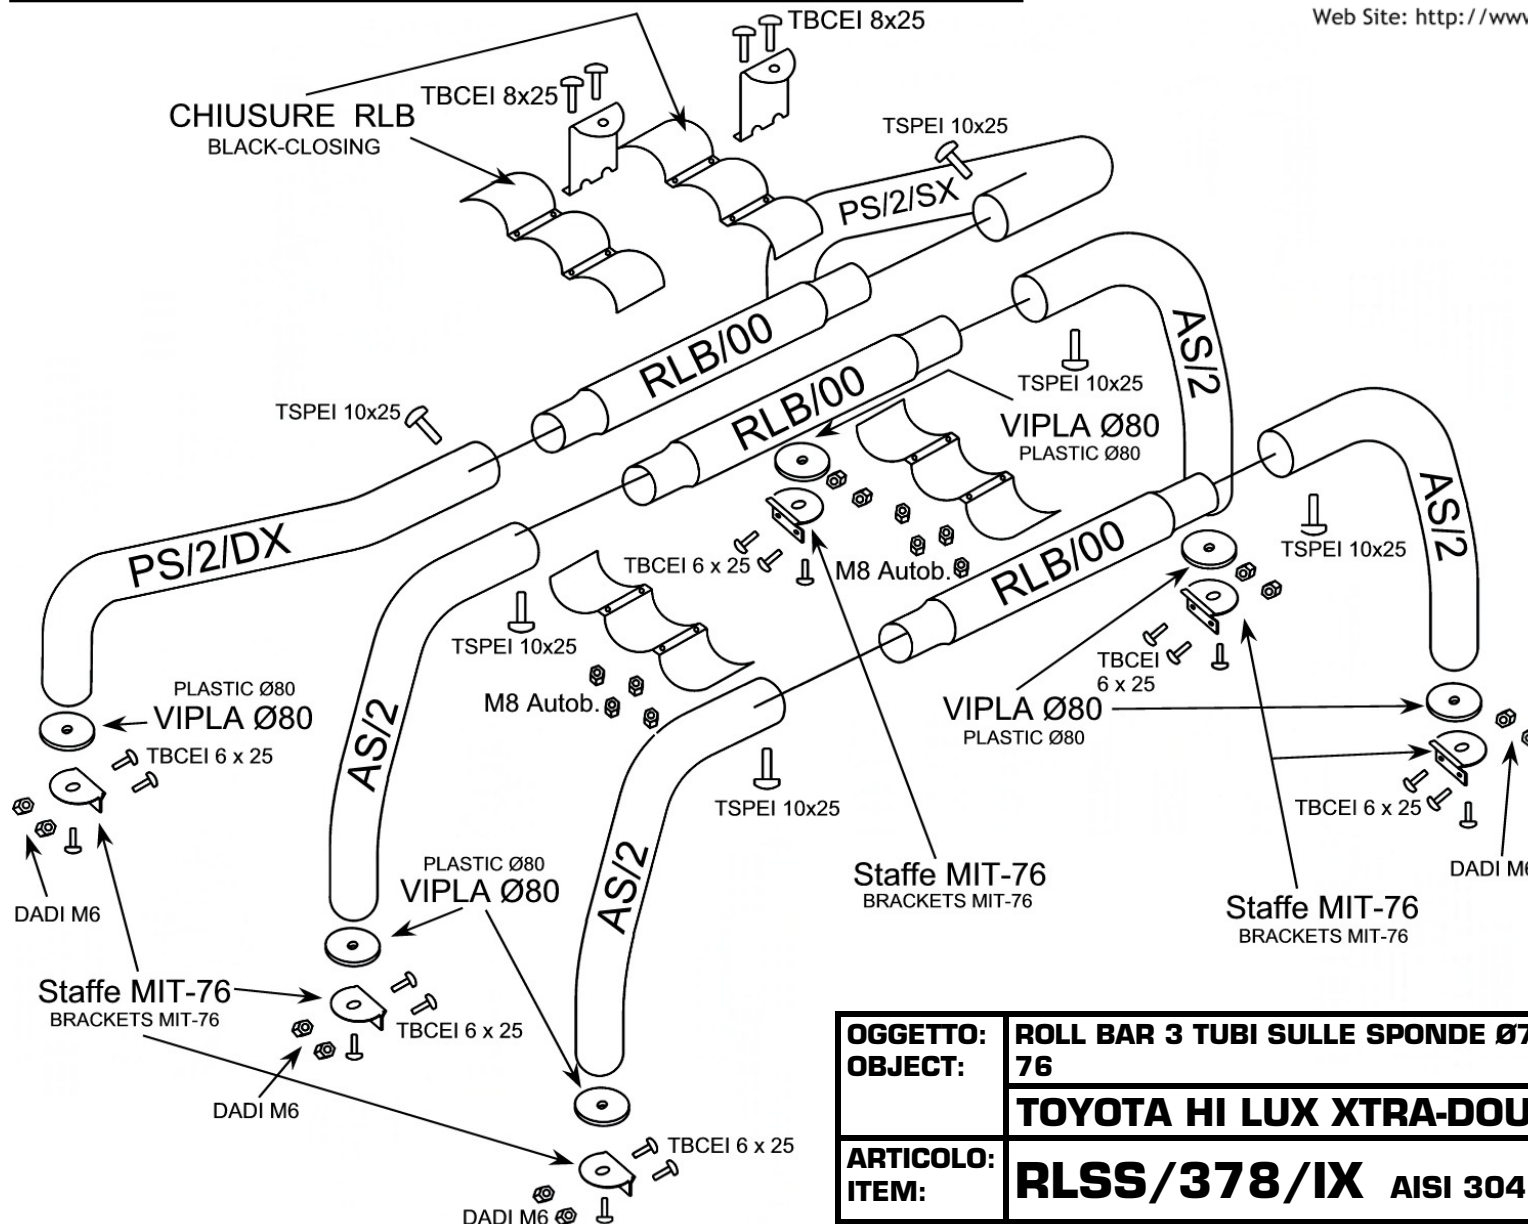

TOYOTA HI LUX XTRA

D.C. 2.4/2.5 TD 98/06

MISUTONIDA
 italian style accessories **4x4**

MISUTONIDA s.r.l. - 12062 CHERASCO (CN) - Via Fondovalle n° 3

Tel. 0172-489283 - Fax 0172-488381

Web Site: <http://www.misutonida.com> - E-mail: misutonida@misutonida.com

BULLONERIA ED ACCESSORI BOLT AND ACCESSORIES

6	TSPEI 10 x 25 - BOLT
6	VIPLA Ø80 - PLASTIC
2	CHIUSURE NERE RLB - BLACK-CLOSING
8	TBCEI 8 x 25 - BOLT
8	DADI M8 AUTOB. - NUT
6	STAFFE INOX MIT-76 - BRACKETS
12	TBCEI 6 x 25 - BOLT
12	GROWER Ø6
12	DADI M6 - NUT
12	ROND Ø6 PLASTICA-PLAS.WASHER

MISUTONIDA
 italian style accessories **4x4**

OGGETTO:	ROLL BAR 3 TUBI SULLE SPONDE Ø76/ROLL BAR ON TONNEAU 3 PIPES Ø 76
OBJECT:	76
TOYOTA HI LUX XTRA-DOUBLE CAB 2.4/2.5 TD 98/06	
ARTICOLO:	RLSS/378/IX AISI 304 STAINLESS STEEL
ITEM:	

MISUTONIDA
italian style accessories **4x4**

OGGETTO: OBJECT:	ROLL BAR 3 TUBI SULLE SPONDE Ø76/ROLL BAR ON TONNEAU 3 PIPES Ø 76
	TOYOTA HI LUX XTRA-DOUBLE CAB 2.4/2.5 TD 98/06
ARTICOLO: ITEM:	RLSS/378/IX AISI 304 STAINLESS STEEL