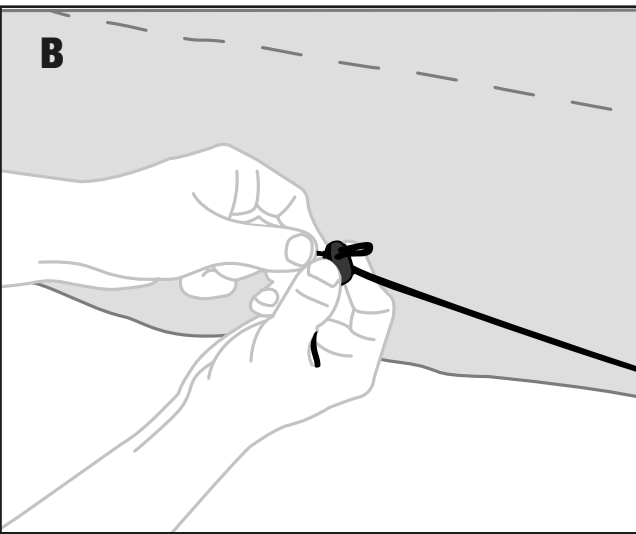

MAGGIOLINA WINTER HOOD INSTRUCTIONS

- ***Cappuccio invernale***
M/10AS, M/10AM, M/10AL
- ***Capuchon d'hiver***
M/10AS, M/10AM, M/10AL
- ***Thermohaube***
M/10AS, M/10AM, M/10AL

X1

A

B

C

D

AUTOHOME® produced by
Zifer Italia Srl
Viale Risorgimento, 23
46017 Rivarolo Mantovano
(Mantova) Italy
Tel. +39 0376 99590
+39 0376 958164
Fax +39 0376 958088