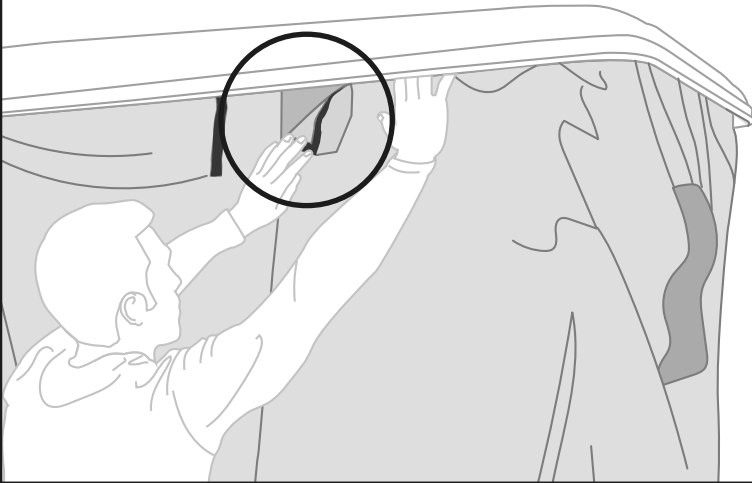

MAGGIOLINA WINTER HOOD INSTRUCTIONS

- ***Cappuccio invernale***
M/10AS, M/10AM, M/10AL
- ***Capuchon d'hiver***
M/10AS, M/10AM, M/10AL
- ***Thermohaube***
M/10AS, M/10AM, M/10AL

X1

A

B

C

D

AUTOHOME® produced by
Zifer Italia Srl
Viale Risorgimento, 23
46017 Rivarolo Mantovano
(Mantova) Italy
Tel. +39 0376 99590
+39 0376 958164
Fax +39 0376 958088