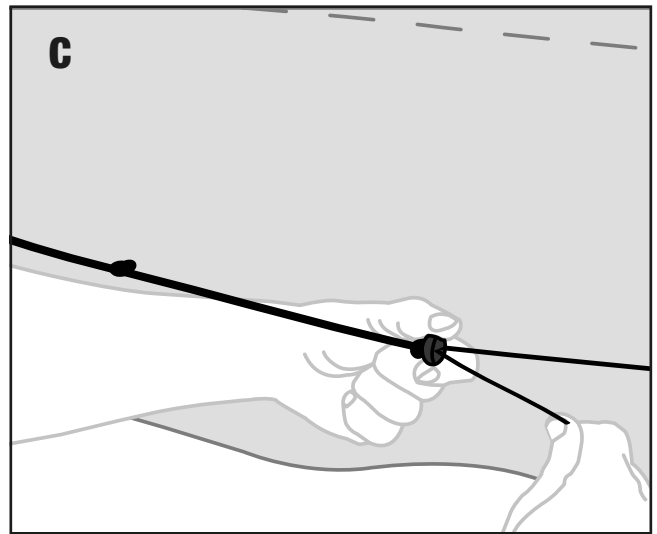

MAGGIOLINA WINTER HOOD INSTRUCTIONS

- ***Cappuccio invernale***
M/10AS, M/10AM, M/10AL
- ***Capuchon d'hiver***
M/10AS, M/10AM, M/10AL
- ***Thermohaube***
M/10AS, M/10AM, M/10AL

X1

A

B

C

D

AUTOHOME® produced by
Zifer Italia Srl
Viale Risorgimento, 23
46017 Rivarolo Mantovano
(Mantova) Italy
Tel. +39 0376 99590
+39 0376 958164
Fax +39 0376 958088