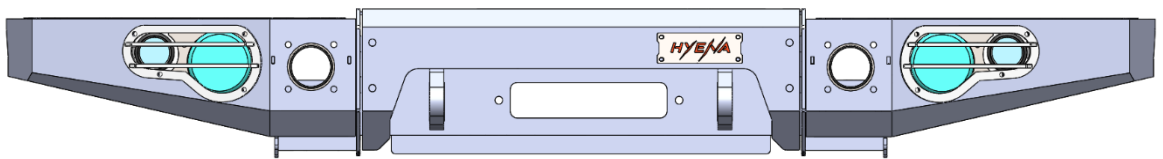

FRONT WINCH BUMPER

4 LED LIGHTS OPTION

LAND ROVER DEFENDER