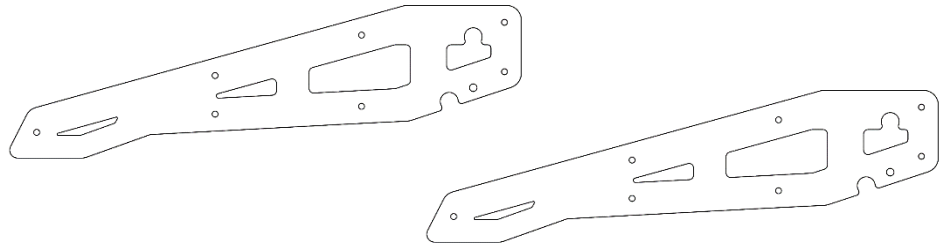

## General Information

	L	W	H	
Dimensions	162,5	28	20,5	cm
Winch Plate Size	62,5	19		cm

	Weight	
Bumper	33	kg
Bumper Central Box	13	kg
Right Wing	10	kg
Left Wing	10	kg

## Parts

Part name	Quantity	
Bumper Central Box	1	
Front Cover	1	
Left Bumper Wing	1	
Right Bumper Wing	1	
Left Lamp Guard	1	
Right Lamp Guard	1	
Alu Top Plate	2	
Hi-lift Jack Point	2	
Left Light Mount	1	
Right Light Mount	1	
Fi56 mm Light Mount	2	
Logo Plate	1	
Logo Under Plate	1	

**Bumper Central Box/Cover**

**Left/Right Bumper Wing**

**Left/Right Lamp Guards**

**Top Aluminium Plate**

**Hi-Lift Jack Point**

**Left/Right Lights Mount**

**Left/Right f156mm Lights Mount**

**Logo Plate/ Under Plate**