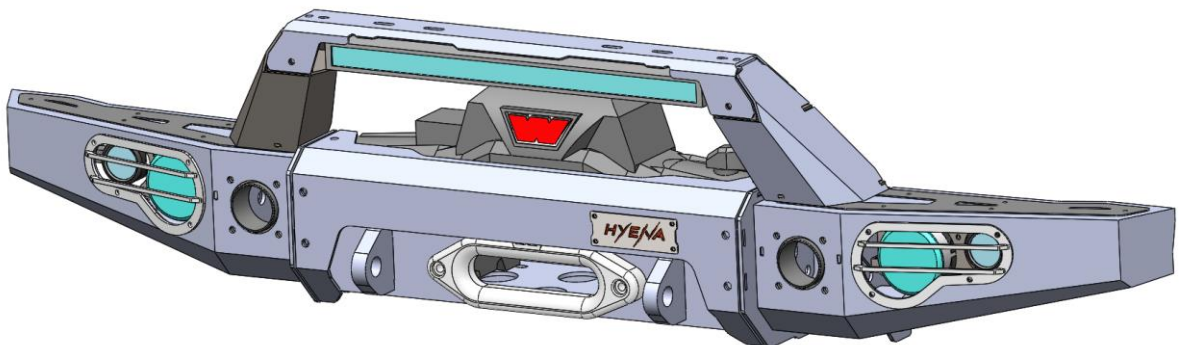

## FRONT WINCH BUMPER

4 LED LIGHTS OPTION

LAND ROVER DEFENDER

## General Information

	L	W	H	
Dimensions	162,5	28	20,5	cm
Winch Plate Size	62,5	19		cm

	Weight	
Bumper	33	kg
Bumper Central Box	13	kg
Right Wing	10	kg
Left Wing	10	kg