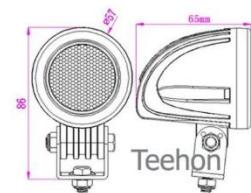

Mini Led Light Fi57mm 10W x2