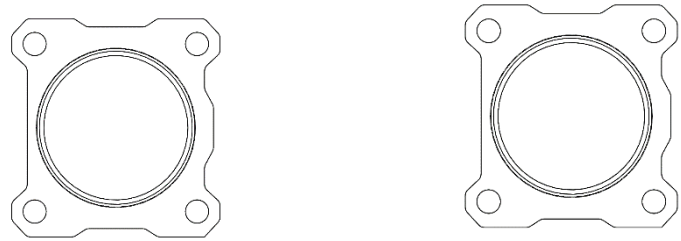

## General Information

	L	W	H	
Dimensions	162,5	28	20,5	cm
Winch Plate Size	62,5	19		cm

	Weight	
Bumper	33	kg
Bumper Central Box	13	kg
Right Wing	10	kg
Left Wing	10	kg

## Parts

Part name	Quantity	
Bumper Central Box	1	
Front Cover	1	
Left Bumper Wing	1	
Right Bumper Wing	1	
Left Lamp Guard	1	
Right Lamp Guard	1	
Alu Top Plate	2	
Hi-lift Jack Point	2	
Left Light Mount	1	
Right Light Mount	1	
Fi56 mm Light Mount	2	
Logo Plate	1	
Logo Under Plate	1	

**Bumper Central Box/Cover**

**Left/Right Bumper Wing**

**Left/Right Lamp Guards**

**Top Aluminium Plate**

**Hi-Lift Jack Point**

**Left/Right Lights Mount**

**Left/Right f156mm Lights Mount**

**Logo Plate/ Under Plate**

### Other Parts

Other Parts	Size	Quantity	Colour		
<b>Bolts Screws</b>					
Hexagonal Bolts	M12X120	4			Main Mount to Chassies
Washers	M12	4			
Hex Serrated Flange Nuts	M12	4			
Hexagonal Bolts	M12x35	8			Wing Assembly
Washers	M12	8			
Hex Serrated Flange Nuts	M12	8			
Hexagonal Bolts	M10X25	6			
Washers	M10	6			
Hex Serrated Flange Nuts	M10	6			
Button Screw Head Bolts	M8X20	6	Black		Front Winch Cover
Hex Serrated Flange Nuts	M8	6			
Button Screw Head Bolts	M8x20	8	Black		Hi-Lift
Hex Serrated Flange Nuts	M8	8			
Allen Cap Bolts	M8x20	4			LED Lights Mount
Hex Serrated Flange Nuts	M8	4			
Allen Cap Bolts	M6x16	8	Stainless		LED Light Waś Fi90 mm
Hex Serrated Flange Nuts	M6	8			
Hexagonal Bolts	M6x16	2			Led Fi56 mm
Hex Serrated Flange Nuts	M6	2			
Allen Cap Bolts	M6x16	8	Black		Lamp Guard
Hex Serrated Flange Nuts	M6	8			
Allen Cap Bolts	M6x16	4	Alu		Logo Plate
Hex Serrated Flange Nuts	M6	4			