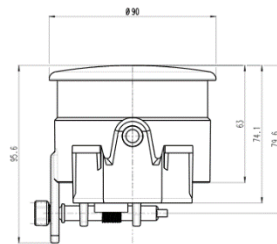

LED Lights

Led Light Fi90 mm WAS x2