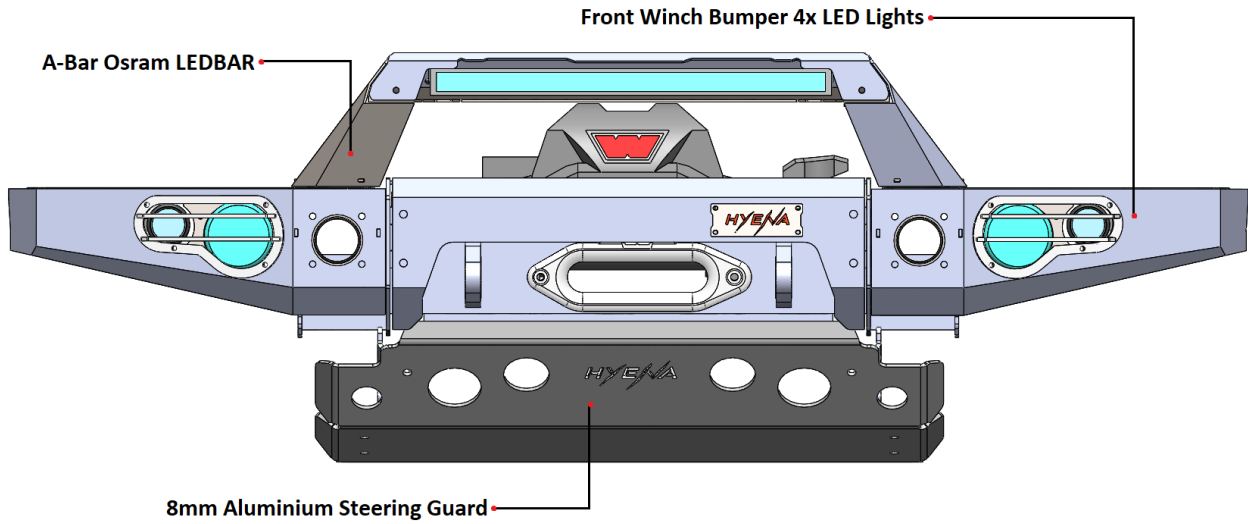

Other Parts

Other Parts	Size	Quantity	Colour		
Bolts Screws					
Hexagonal Bolts	M12X120	4			Main Mount to Chassies
Washers	M12	4			
Hex Serrated Flange Nuts	M12	4			
Hexagonal Bolts	M12x35	8			Wing Assembly
Washers	M12	8			
Hex Serrated Flange Nuts	M12	8			
Hexagonal Bolts	M10X25	6			
Washers	M10	6			
Hex Serrated Flange Nuts	M10	6			
Button Screw Head Bolts	M8X20	6	Black		Front Winch Cover
Hex Serrated Flange Nuts	M8	6			
Button Screw Head Bolts	M8x20	8	Black		Hi-Lift
Hex Serrated Flange Nuts	M8	8			
Allen Cap Bolts	M8x20	4			LED Lights Mount
Hex Serrated Flange Nuts	M8	4			
Allen Cap Bolts	M6x16	8	Stainless		LED Light Waś Fi90 mm
Hex Serrated Flange Nuts	M6	8			
Hexagonal Bolts	M6x16	2			Led Fi56 mm
Hex Serrated Flange Nuts	M6	2			
Allen Cap Bolts	M6x16	8	Black		Lamp Guard
Hex Serrated Flange Nuts	M6	8			
Allen Cap Bolts	M6x16	4	Alu		Logo Plate
Hex Serrated Flange Nuts	M6	4			

Parts	Quantity
WAŚ LED fi90mm Light	2
LED Light fi54	2

Additional Bumper Accessories

More info on

www.hyenaoverland.com