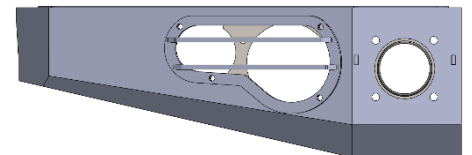

Parts

Part name	Quantity	
Bumper Central Box	1	
Front Cover	1	
Left Bumper Wing	1	
Right Bumper Wing	1	
Left Lamp Guard	1	
Right Lamp Guard	1	
Alu Top Plate	2	
Hi-lift Jack Point	2	
Left Light Mount	1	
Right Light Mount	1	
Fi56 mm Light Mount	2	
Logo Plate	1	
Logo Under Plate	1