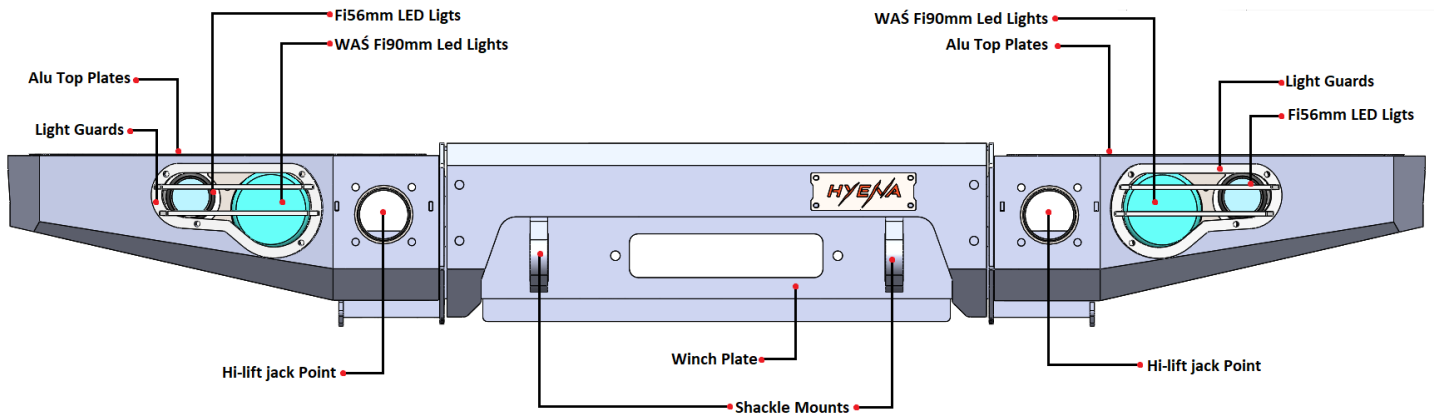

## General Information

	L	W	H	
Dimensions	162,5	28	20,5	cm
Winch Plate Size	62,5	19		cm

	Weight	
Bumper	33	kg
Bumper Central Box	13	kg
Right Wing	10	kg
Left Wing	10	kg