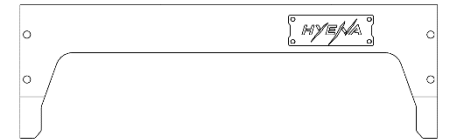

Parts

Part name	Quantity	
Bumper Central Box	1	
Front Cover	1	
Left Bumper Wing	1	
Right Bumper Wing	1	
Left Lamp Guard	1	
Right Lamp Guard	1	
Alu Top Plate	2	
Hi-lift Jack Point	2	
Left Light Mount	1	
Right Light Mount	1	
Fi56 mm Light Mount	2	
Logo Plate	1	
Logo Under Plate	1	

Bumper Central Box/Cover