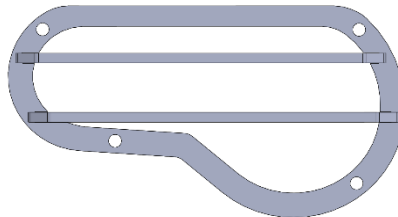

## General Information

	L	W	H	
Dimensions	162,5	28	20,5	cm
Winch Plate Size	62,5	19		cm

	Weight	
Bumper	33	kg
Bumper Central Box	13	kg
Right Wing	10	kg
Left Wing	10	kg

## Parts

Part name	Quantity	
Bumper Central Box	1	
Front Cover	1	
Left Bumper Wing	1	
Right Bumper Wing	1	
Left Lamp Guard	1	
Right Lamp Guard	1	
Alu Top Plate	2	
Hi-lift Jack Point	2	
Left Light Mount	1	
Right Light Mount	1	
Fi56 mm Light Mount	2	
Logo Plate	1	
Logo Under Plate	1	

**Bumper Central Box/Cover**

**Left/Right Bumper Wing**

**Left/Right Lamp Guards**

**Top Aluminium Plate**

**Hi-Lift Jack Point**

**Left/Right Lights Mount**

**Left/Right f156mm Lights Mount**

**Logo Plate/ Under Plate**