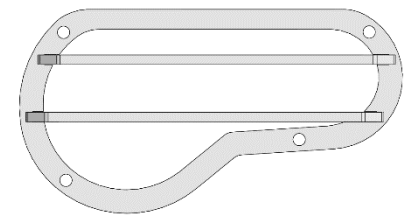

## General Information

	L	W	H	
Dimensions	162,5	28	20,5	cm
Winch Plate Size	62,5	19		cm

	Weight	
Bumper	33	kg
Bumper Central Box	13	kg
Right Wing	10	kg
Left Wing	10	kg

## Parts

Part name	Quantity	
Bumper Central Box	1	
Front Cover	1	
Left Bumper Wing	1	
Right Bumper Wing	1	
Left Lamp Guard	1	
Right Lamp Guard	1	
Alu Top Plate	2	
Hi-lift Jack Point	2	
Left Light Mount	1	
Right Light Mount	1	
Fi56 mm Light Mount	2	
Logo Plate	1	
Logo Under Plate	1	

**Bumper Central Box/Cover**

**Left/Right Bumper Wing**

**Left/Right Lamp Guards**

**Top Aluminium Plate**

**Hi-Lift Jack Point**

**Left/Right Lights Mount**

**Left/Right f156mm Lights Mount**

**Logo Plate/ Under Plate**