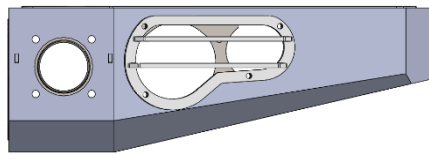

## General Information

	L	W	H	
Dimensions	162,5	28	20,5	cm
Winch Plate Size	62,5	19		cm

	Weight	
Bumper	33	kg
Bumper Central Box	13	kg
Right Wing	10	kg
Left Wing	10	kg

## Parts

Part name	Quantity	
Bumper Central Box	1	
Front Cover	1	
Left Bumper Wing	1	
Right Bumper Wing	1	
Left Lamp Guard	1	
Right Lamp Guard	1	
Alu Top Plate	2	
Hi-lift Jack Point	2	
Left Light Mount	1	
Right Light Mount	1	
Fi56 mm Light Mount	2	
Logo Plate	1	
Logo Under Plate	1	

**Bumper Central Box/Cover**

**Left/Right Bumper Wing**

**Left/Right Lamp Guards**

**Top Aluminium Plate**

**Hi-Lift Jack Point**

**Left/Right Lights Mount**

**Left/Right f156mm Lights Mount**

**Logo Plate/ Under Plate**