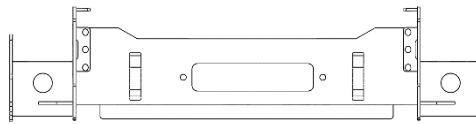

Parts

Part name	Quantity	
Bumper Central Box	1	
Front Cover	1	
Left Bumper Wing	1	
Right Bumper Wing	1	
Left Lamp Guard	1	
Right Lamp Guard	1	
Alu Top Plate	2	
Hi-lift Jack Point	2	
Left Light Mount	1	
Right Light Mount	1	
Fi56 mm Light Mount	2	
Logo Plate	1	
Logo Under Plate	1	

Bumper Central Box/Cover