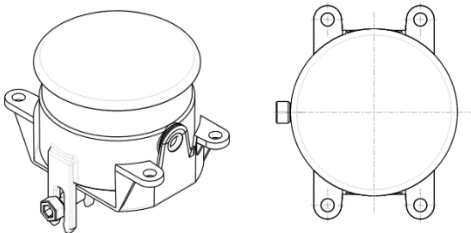

Left/Right Bumper Wing

Left/Right Lamp Guards

LED Lights

Led Light Fi90 mm WAS x2