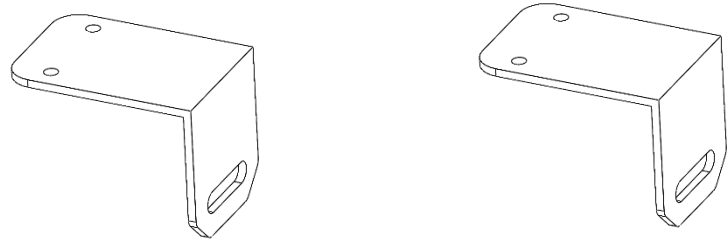

## General Information

	L	W	H	
Dimensions	162,5	28	20,5	cm
Winch Plate Size	62,5	19		cm

	Weight	
Bumper	33	kg
Bumper Central Box	13	kg
Right Wing	10	kg
Left Wing	10	kg

## Parts

Part name	Quantity	
Bumper Central Box	1	
Front Cover	1	
Left Bumper Wing	1	
Right Bumper Wing	1	
Left Lamp Guard	1	
Right Lamp Guard	1	
Alu Top Plate	2	
Hi-lift Jack Point	2	
Left Light Mount	1	
Right Light Mount	1	
Fi56 mm Light Mount	2	
Logo Plate	1	
Logo Under Plate	1	

**Bumper Central Box/Cover**

**Left/Right Bumper Wing**

**Left/Right Lamp Guards**

**Top Aluminium Plate**

**Hi-Lift Jack Point**

**Left/Right Lights Mount**

**Left/Right f156mm Lights Mount**

**Logo Plate/ Under Plate**