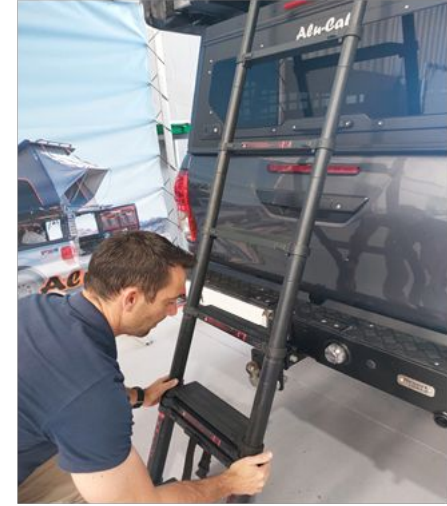

User Guide

Telescopic Ladder

User guide

Preliminary information

Please follow the instructions and check the stability of the equipment before use.

User guide

Thread the ladder fitting through the holes in the tent bracket and turn the anti-luce to the lock position

Anti-luce
unlocked position

Anti-luce
locked position

User Guide

Extending the ladder:

Slowly pull the ladder out making sure that each run clicks / locks into place

The ladder runs must be evenly spaced from the tent bracket to the feet, all locked in place

Ensure that the weight is borne by the feet of the ladder and not hanging off the tent bracket.

The ladder runs/steps must ideally be parallel with the ground.

User Guide

Extending the ladder:

Incorrect ladder run / step spacing