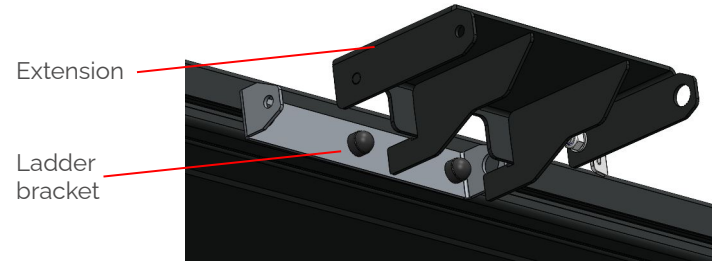

Quick release button

NOTE: Ensure that the users' hands and fingers are on the side of the ladder when the runs are collapsing

FITMENT INSTRUCTIONS

Ladder Extension

Installation Instructions

NOTE: The telescopic ladder must be fully locked in its extended position for this bracket to work correctly. The ladder must be grounded, taking the weight of the user. The ladder must not have the weight **HANGING** on the bracket

Installation Instructions

1

Place the ladder extension against the ladder bracket

2

Be sure to place the extension to fit in between the bolts holding the bracket to the tent. Then slide the extension to the right so the pins move into the holes and move the antiluce to the lock position.