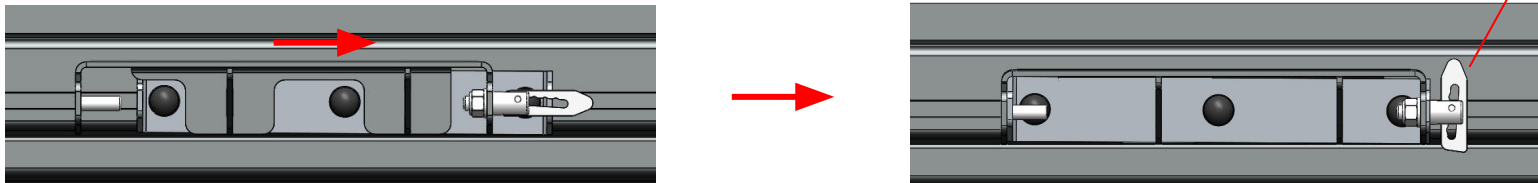

Quick release button

NOTE: Ensure that the users' hands and fingers are on the side of the ladder when the runs are collapsing

FITMENT INSTRUCTIONS

Ladder Extension

Installation Instructions

NOTE: The telescopic ladder must be fully locked in its extended position for this bracket to work correctly. The ladder must be grounded, taking the weight of the user. The ladder must not have the weight **HANGING** on the bracket

Installation Instructions

1

Place the ladder extension against the ladder bracket

2

Be sure to place the extension to fit in between the bolts holding the bracket to the tent. Then slide the extension to the right so the pins move into the holes and move the antiluce to the lock position.

3

NOTE: Remove plastic nut-cap from the bracket attached to the ladder

4

Repeat the same actions as before to mount the ladder to the extension

NOTE: The telescopic ladder must be fully locked in its extended position for this bracket to work correctly. The ladder must be grounded, taking the weight of the user. The ladder must not have the weight **HANGING** on the bracket