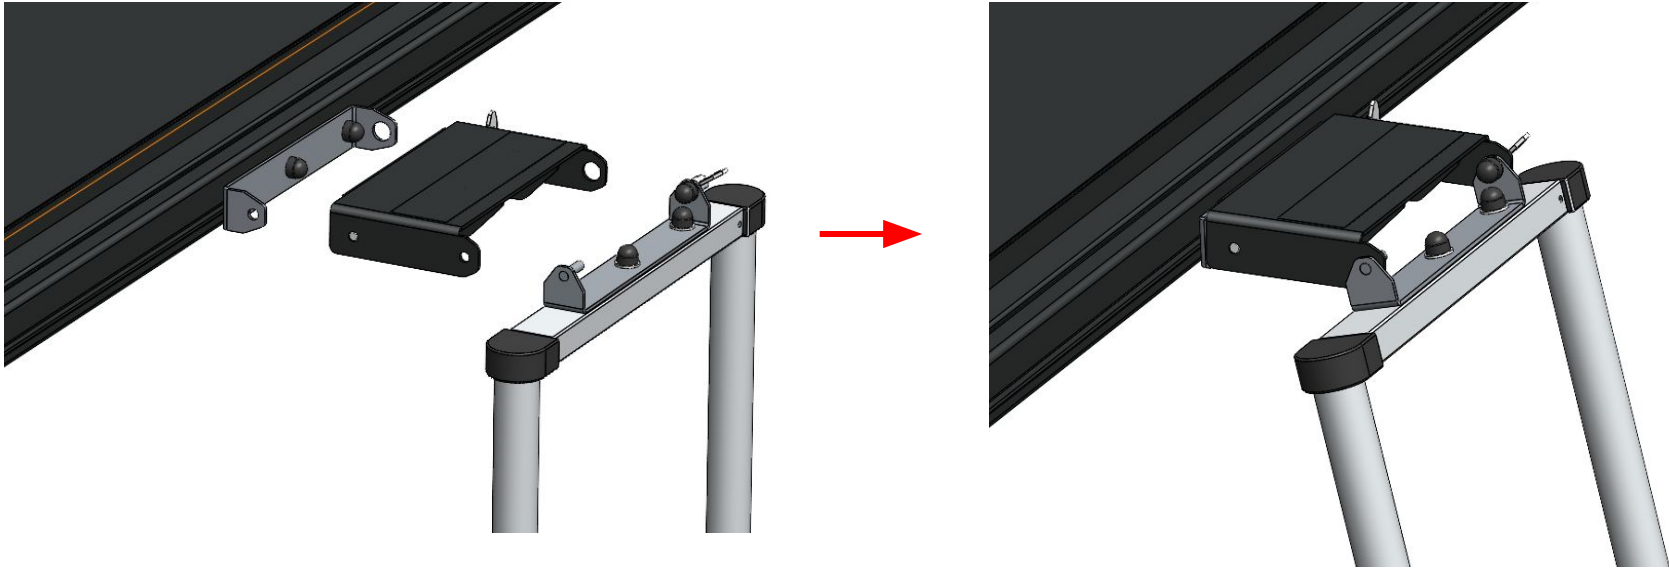

Quick release button

NOTE: Ensure that the users' hands and fingers are on the side of the ladder when the runs are collapsing

FITMENT INSTRUCTIONS

Ladder Extension

Installation Instructions

NOTE: The telescopic ladder must be fully locked in its extended position for this bracket to work correctly. The ladder must be grounded, taking the weight of the user. The ladder must not have the weight **HANGING** on the bracket

Installation Instructions

1

Place the ladder extension against the ladder bracket

2

Be sure to place the extension to fit in between the bolts holding the bracket to the tent. Then slide the extension to the right so the pins move into the holes and move the antiluce to the lock position.