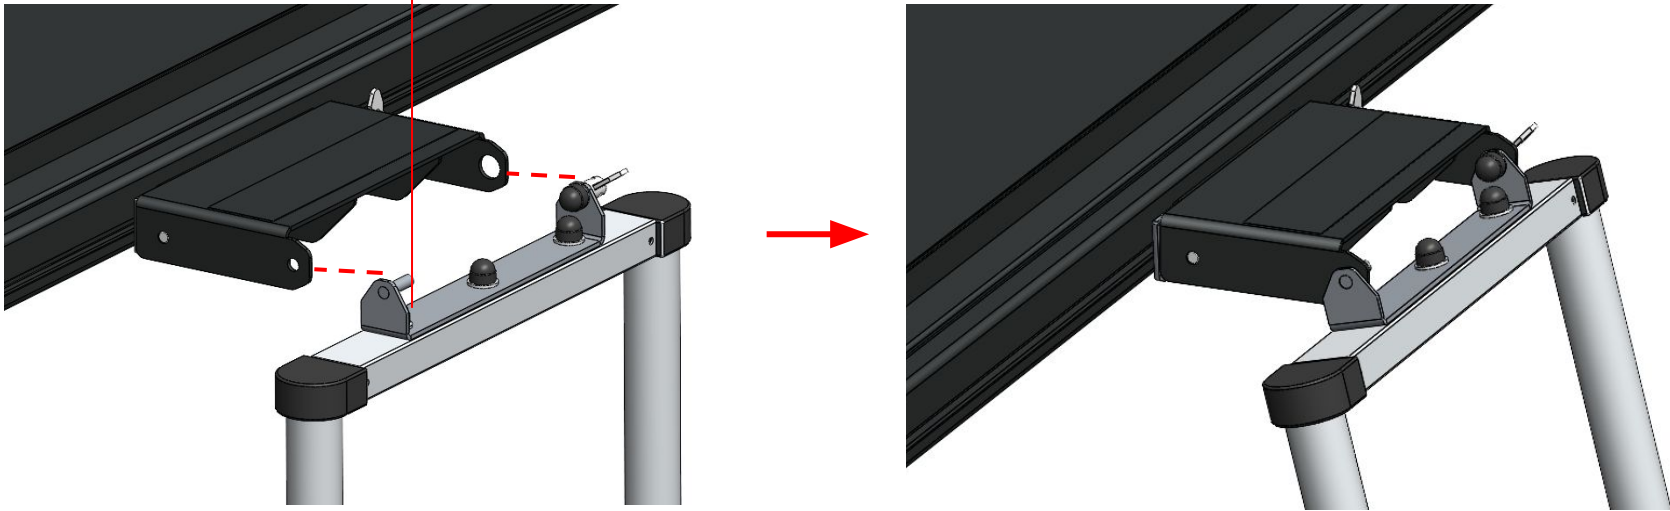

Quick release button

NOTE: Ensure that the users' hands and fingers are on the side of the ladder when the runs are collapsing

FITMENT INSTRUCTIONS

Ladder Extension

Installation Instructions

NOTE: The telescopic ladder must be fully locked in its extended position for this bracket to work correctly. The ladder must be grounded, taking the weight of the user. The ladder must not have the weight **HANGING** on the bracket

Installation Instructions

1

Place the ladder extension against the ladder bracket

2

Be sure to place the extension to fit in between the bolts holding the bracket to the tent. Then slide the extension to the right so the pins move into the holes and move the antiluce to the lock position.

3

NOTE: Remove plastic nut-cap from the bracket attached to the ladder

4

Repeat the same actions as before to mount the ladder to the extension

NOTE: The telescopic ladder must be fully locked in its extended position for this bracket to work correctly. The ladder must be grounded, taking the weight of the user. The ladder must not have the weight **HANGING** on the bracket